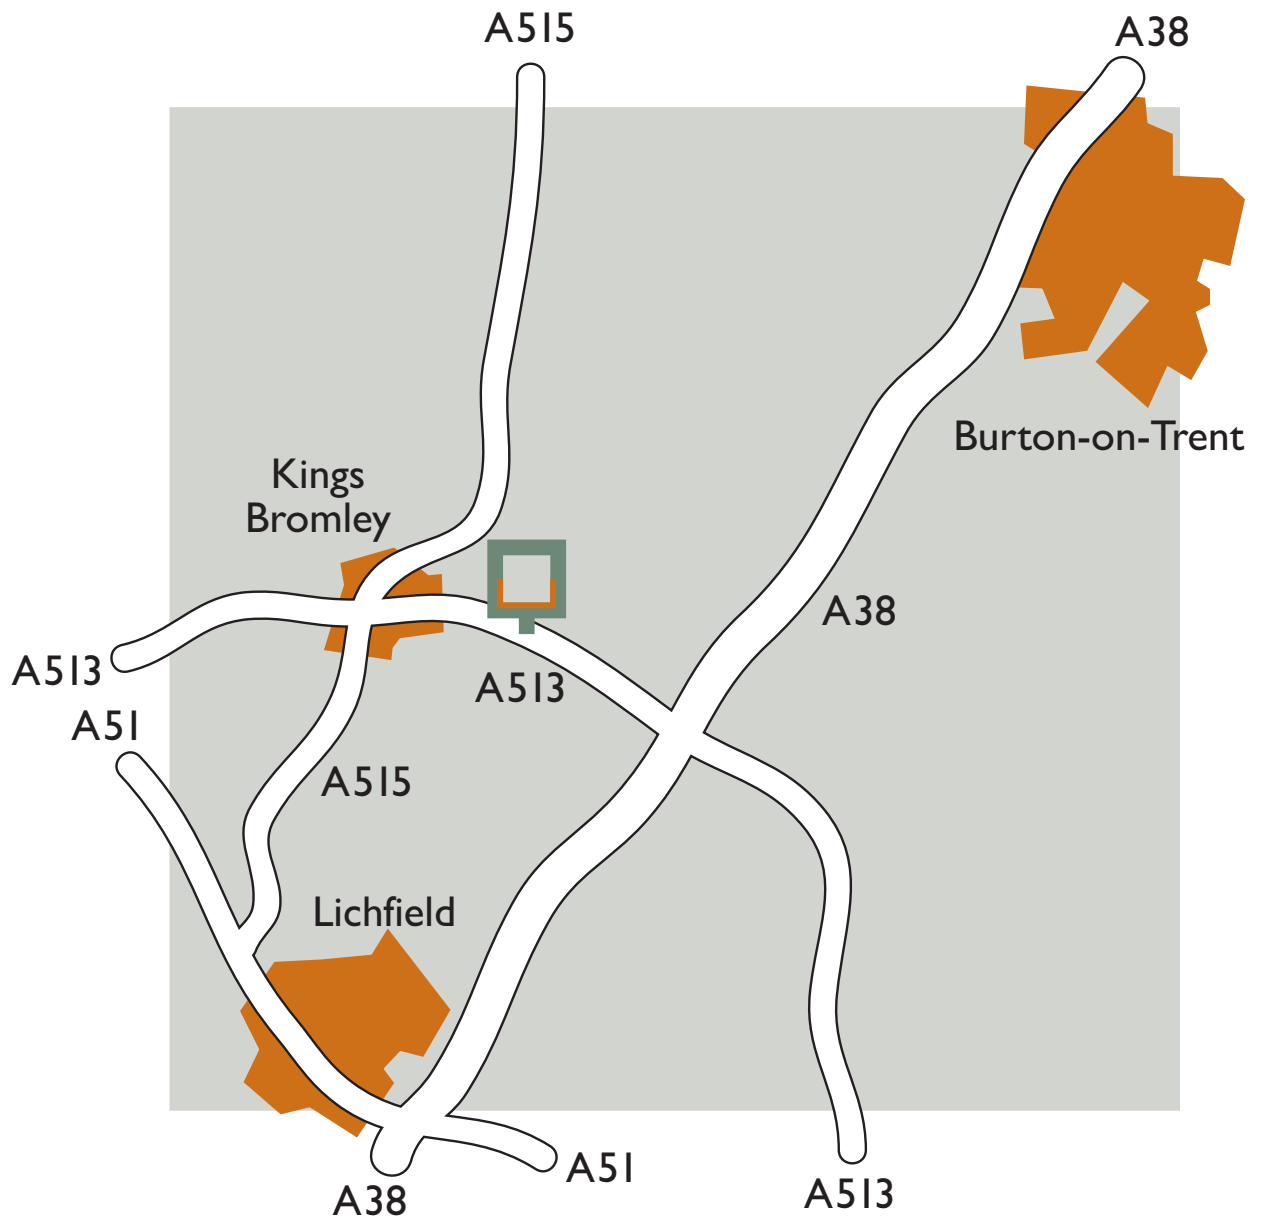

The Quartz Brewing microbrewery is located at Archers Business Park, Kings Bromley, between Lichfield and Burton-on-Trent.

From the A38, take the Alrewas exit and join the A513 to Kings Bromley. Archers can be found on the right hand side, shortly before entering the village.