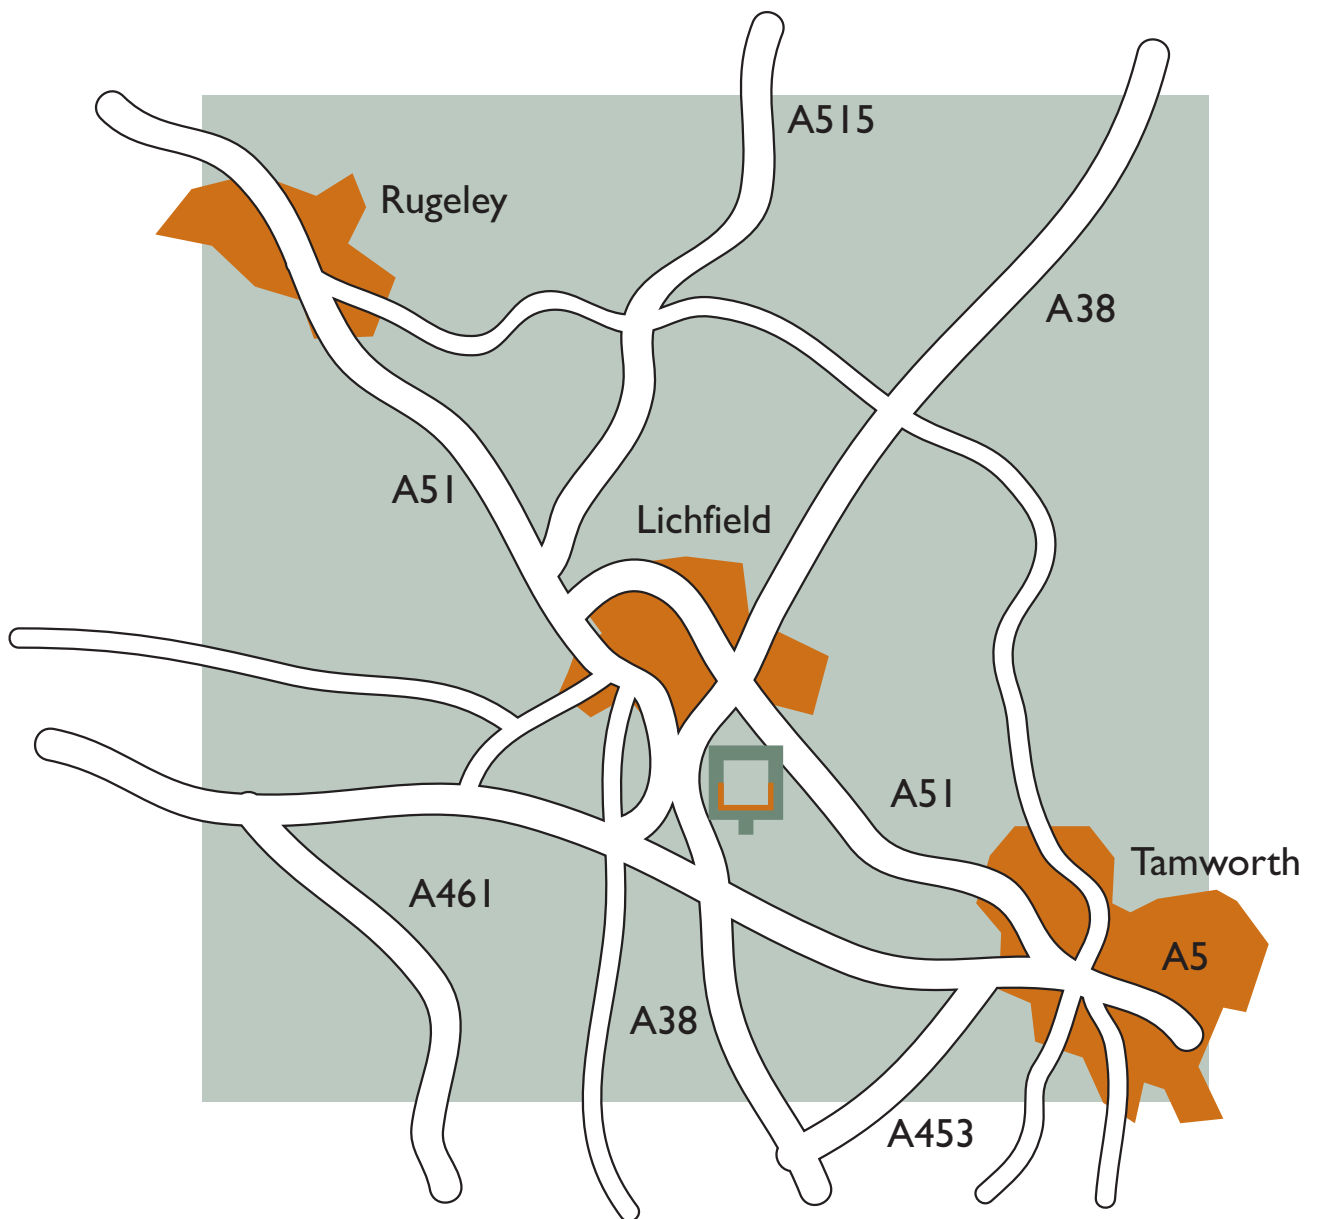

The Quartz Brewing microbrewery, bar and shop is located just off the A38 at Heart of the Country Village, Swinfen near Lichfield in Staffordshire.

Heart of the Country Village | Swinfen | Lichfield | Staffordshire | WS14 9QR
Telephone 01543 483333 | Facsimile 01543 483241 | info@quartzbrewing.co.uk | www.quartzbrewing.co.uk